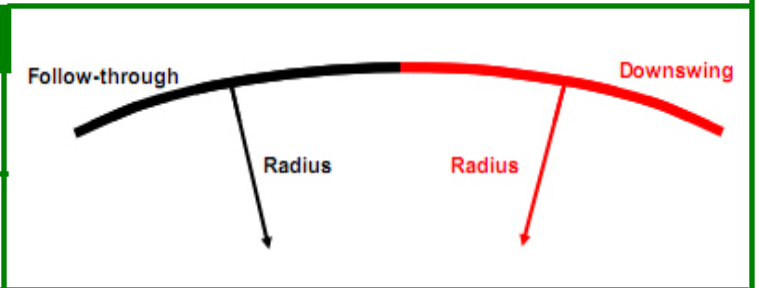

Face Rotation Velocity

Stroke Lengths

	Back Stroke (cm)	Follow-through (cm)	Ratio
Forearm	3.8	2.2	0.6
Putter	26.9	35.8	1.3

Putter Arc Radius

	Downswing (cm)	Follow-through (cm)
Radius (cm)	80.0	87.7

	Putt #										Mean	Std
	1	2	3	4	5	6	7	8	9	10		
	Address											
Face rotation (deg)	1	2	1	-1	1	2	-1	0	-1	-1	0.2	1.1
Face loft (deg)	-7	-9	-9	-13	-14	-10	-13	-13	-13	-13	-11.6	2.2
Shaft lean (deg)	-3	-2	-2	3	3	-1	3	3	3	3	1.2	2.5
	Backstroke											
Backstroke length (cm)	29	28	30	26	25	29	25	25	25	26	26.9	1.8
Backstroke time (ms)	3,883	3,471	3,233	754	754	2,983	813	763	813	771	1,732.2	1,333.3
	Impact Data											
Face rotation (deg)	1	-1	-1	-1	-1	-1	-2	-1	-1	-2	-1.0	0.8
Face loft (deg)	-10	-10	-10	-13	-13	-12	-12	-12	-13	-12	-11.8	1.1
Shaft lean (deg)	-1	0	1	3	3	2	3	2	2	3	1.9	1.2
Putter rise (deg)	5	5	5	4	3	10	3	3	3	4	4.4	2.0
Putter path (deg)	3	1	2	0	-3	-1	2	2	-1	1	0.2	2.2
Impact location (Heel/Toe)	4	-4	3	0	-1	1	9	0	-2	-5	0.4	0.0
Impact location (Up/Down)	0	0	1	0	-1	-1	0	0	1	0	0.0	0.0
Putter speed (cm/s)	172	163	155	203	178	162	210	226	192	211	186.4	23.5
Face rotation speed (deg/s)	74	49	56	-5	43	34	53	55	29	22	40.0	21.3
	Downstroke / Follow-through											
Downstroke time (ms)	258	263	271	233	238	263	242	233	233	254	250.0	14.3
Follow-through length (cm)	31	32	35	37	35	34	40	38	36	38	35.8	2.6
Ratio (Back-to-follow through)	1.1	1.1	1.2	1.4	1.4	1.2	1.6	1.5	1.4	1.5	1.3	0.2