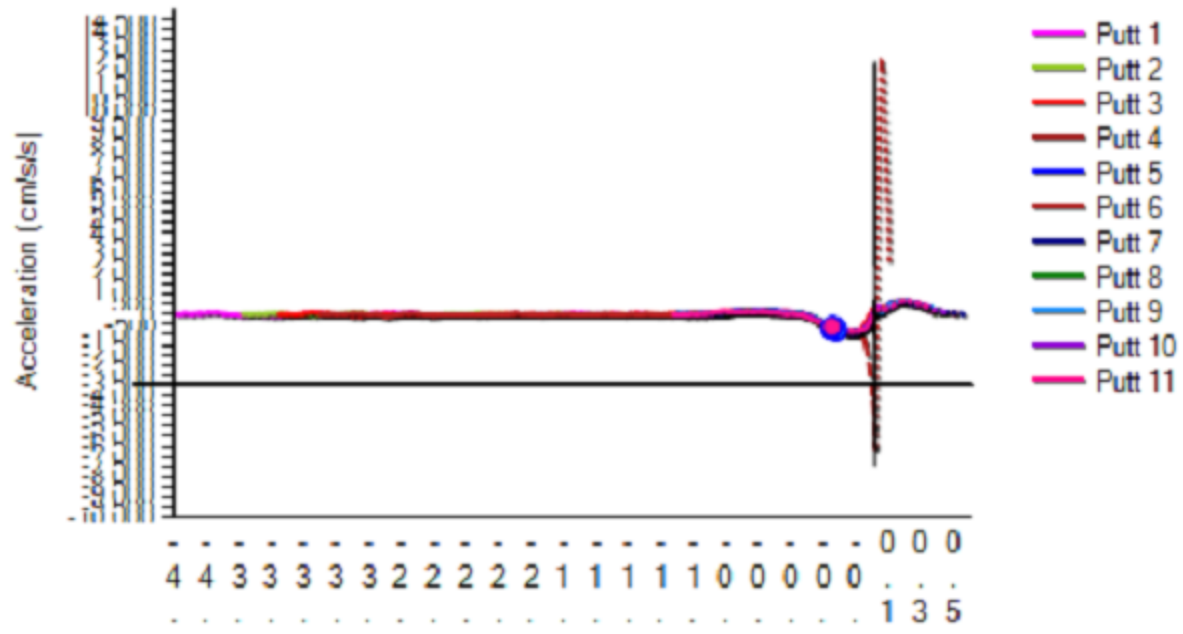

Putter Path - Side View

Impact Location

	Minimum (mm)	Maximum (mm)	Range (mm)
Heel/Toe	-5.1	8.6	13.7
Up/Down	-0.9	0.9	1.8

Putter velocity

Putter acceleration

Body Motion & Dynamics

Back Stroke

Stability

	You
Head sway (Address to top)	-1.7
Head lift (Address to top)	-1.1
Head thrust (Address to top)	1.4

Rotations

	Address	End of Backstroke
Shoulder Turn	14.3	2.9
Head Turn	34.9	30.9
Wrist flex	-273.1	-272.8