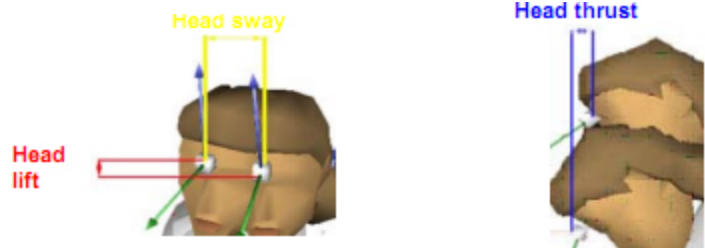

Putter Motion

Face Rotation

	Address	Top	Impact	Finish	
You	0.2	-8.0	-1.0	9.9	

Putter Path - Top View

Face Loft & Shaft Lean

	Address	Top	Impact	Finish
Putter Rise			4.4	
Face Loft	-11.6	-23.3	-11.8	3.4
Shaft Lean	1.2	16.1	1.9	-17.9

Putter Path - Side View

Impact Location

	Minimum (mm)	Maximum (mm)	Range (mm)
Heel/Toe	-5.1	8.6	13.7
Up/Down	-0.9	0.9	1.8

Putter velocity

Putter acceleration

Body Motion & Dynamics

Back Stroke

Stability

	You
Head sway (Address to top)	-1.7
Head lift (Address to top)	-1.1
Head thrust (Address to top)	1.4

Rotations

	Address	End of Backstroke
Shoulder Turn	14.3	2.9
Head Turn	34.9	30.9
Wrist flex	-273.1	-272.8