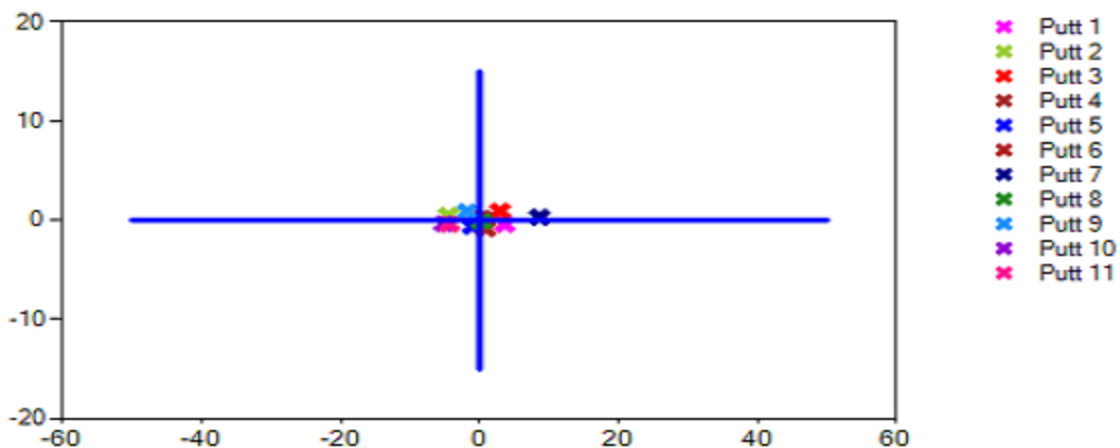

Putter Motion

Face Rotation

	Address	Top	Impact	Finish	
You	0.2	-8.0	-1.0	9.9	

Putter Path - Top View

Face Loft & Shaft Lean

	Address	Top	Impact	Finish
Putter Rise			4.4	
Face Loft	-11.6	-23.3	-11.8	3.4
Shaft Lean	1.2	16.1	1.9	-17.9

Putter Path - Side View

Impact Location

	Minimum (mm)	Maximum (mm)	Range (mm)
Heel/Toe	-5.1	8.6	13.7
Up/Down	-0.9	0.9	1.8

Putter velocity

Putter acceleration

Body Motion & Dynamics

Back Stroke

Stability