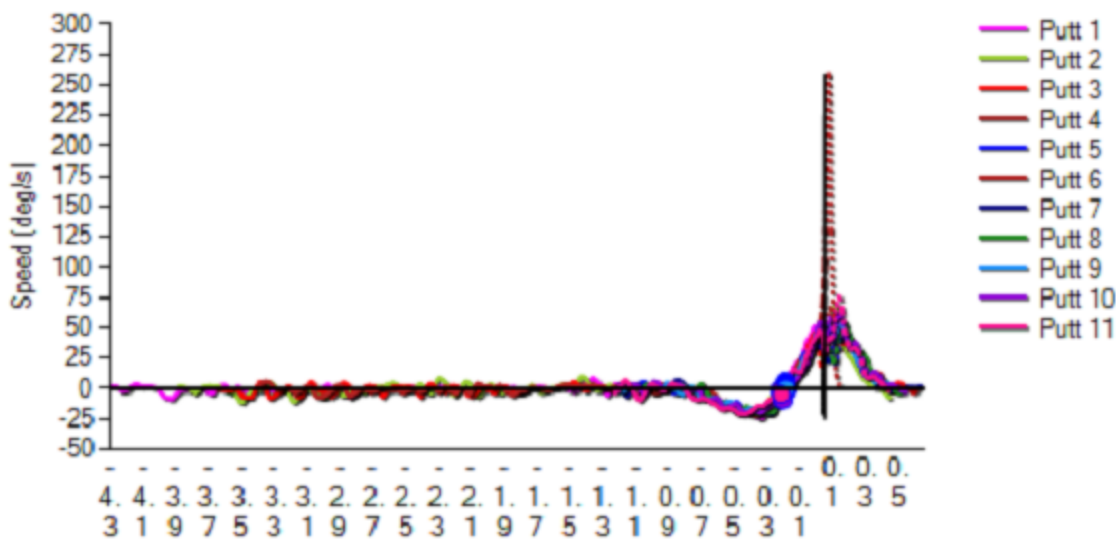

Forward Stroke

Stability

	You
Head sway (Top to impact)	0.7
Head lift (Top to impact)	-1.0
Head thrust (Top to impact)	0.8

Rotations

	Address	Impact
Shoulder Turn	14.3	17.5
Head Turn	34.9	40.1
Wrist flex	-273.1	-272.8

Face Rotation Velocity

Stroke Lengths

	Back Stroke (cm)	Follow-through (cm)	Ratio
Forearm	3.8	2.2	0.6
Putter	26.9	35.8	1.3

Putter Arc Radius

	Downswing (cm)	Follow-through (cm)
Radius (cm)	80.0	87.7

	Putt #										Mean	Std
	1	2	3	4	5	6	7	8	9	10		
	Address											
Face rotation (deg)	1	2	1	-1	1	2	-1	0	-1	-1	0.2	1.1
Face loft (deg)	-7	-9	-9	-13	-14	-10	-13	-13	-13	-13	-11.6	2.2
Shaft lean (deg)	-3	-2	-2	3	3	-1	3	3	3	3	1.2	2.5
	Backstroke											
Backstroke length (cm)	29	28	30	26	25	29	25	25	25	26	26.9	1.8
Backstroke time (ms)	3,883	3,471	3,233	754	754	2,983	813	763	813	771	1,732.2	1,333.3
	Impact Data											
Face rotation (deg)	1	-1	-1	-1	-1	-1	-2	-1	-1	-2	-1.0	0.8
Face loft (deg)	-10	-10	-10	-13	-13	-12	-12	-12	-13	-12	-11.8	1.1
Shaft lean (deg)	-1	0	1	3	3	2	3	2	2	3	1.9	1.2
Putter rise (deg)	5	5	5	4	3	10	3	3	3	4	4.4	2.0
Putter path (deg)	3	1	2	0	-3	-1	2	2	-1	1	0.2	2.2
Impact location (Heel/Toe)	4	-4	3	0	-1	1	9	0	-2	-5	0.4	0.0
Impact location (Up/Down)	0	0	1	0	-1	-1	0	0	1	0	0.0	0.0
Putter speed (cm/s)	172	163	155	203	178	162	210	226	192	211	186.4	23.5
Face rotation speed (deg/s)	74	49	56	-5	43	34	53	55	29	22	40.0	21.3
	Downstroke / Follow-through											
Downstroke time (ms)	258	263	271	233	238	263	242	233	233	254	250.0	14.3
Follow-through length (cm)	31	32	35	37	35	34	40	38	36	38	35.8	2.6
Ratio (Back-to-follow through)	1.1	1.1	1.2	1.4	1.4	1.2	1.6	1.5	1.4	1.5	1.3	0.2