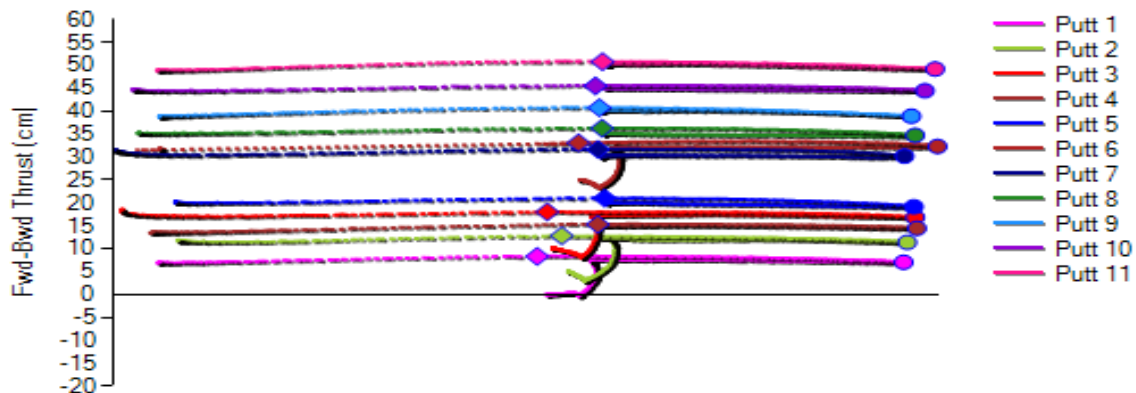

3D Golf BioDynamics Putting Analysis

First Name: Markus	Last Name: Oestberg	Test type: Initial Test
Date: 07-Dec-2010	Email: markuso1986@yahoo.com	
Mass: 66 kg	Height: 162 cm	Handicap: pro

Key Findings:

Putter Motion

Face Rotation

	Address	Top	Impact	Finish	
You	0.2	-8.0	-1.0	9.9	

Putter Path - Top View

Face Loft & Shaft Lean

	Address	Top	Impact	Finish
Putter Rise			4.4	
Face Loft	-11.6	-23.3	-11.8	3.4
Shaft Lean	1.2	16.1	1.9	-17.9

Face Rotation Velocity

Stroke Lengths

	Back Stroke (cm)	Follow-through (cm)	Ratio
Forearm	3.8	2.2	0.6
Putter	26.9	35.8	1.3

Putter Arc Radius

	Downswing (cm)	Follow-through (cm)
Radius (cm)	80.0	87.7

	Putt #										Mean	Std
	1	2	3	4	5	6	7	8	9	10		
	Address											
Face rotation (deg)	1	2	1	-1	1	2	-1	0	-1	-1	0.2	1.1
Face loft (deg)	-7	-9	-9	-13	-14	-10	-13	-13	-13	-13	-11.6	2.2
Shaft lean (deg)	-3	-2	-2	3	3	-1	3	3	3	3	1.2	2.5
	Backstroke											
Backstroke length (cm)	29	28	30	26	25	29	25	25	25	26	26.9	1.8
Backstroke time (ms)	3,883	3,471	3,233	754	754	2,983	813	763	813	771	1,732.2	1,333.3
	Impact Data											
Face rotation (deg)	1	-1	-1	-1	-1	-1	-2	-1	-1	-2	-1.0	0.8
Face loft (deg)	-10	-10	-10	-13	-13	-12	-12	-12	-13	-12	-11.8	1.1
Shaft lean (deg)	-1	0	1	3	3	2	3	2	2	3	1.9	1.2
Putter rise (deg)	5	5	5	4	3	10	3	3	3	4	4.4	2.0
Putter path (deg)	3	1	2	0	-3	-1	2	2	-1	1	0.2	2.2
Impact location (Heel/Toe)	4	-4	3	0	-1	1	9	0	-2	-5	0.4	0.0
Impact location (Up/Down)	0	0	1	0	-1	-1	0	0	1	0	0.0	0.0
Putter speed (cm/s)	172	163	155	203	178	162	210	226	192	211	186.4	23.5
Face rotation speed (deg/s)	74	49	56	-5	43	34	53	55	29	22	40.0	21.3
	Downstroke / Follow-through											
Downstroke time (ms)	258	263	271	233	238	263	242	233	233	254	250.0	14.3
Follow-through length (cm)	31	32	35	37	35	34	40	38	36	38	35.8	2.6
Ratio (Back-to-follow through)	1.1	1.1	1.2	1.4	1.4	1.2	1.6	1.5	1.4	1.5	1.3	0.2