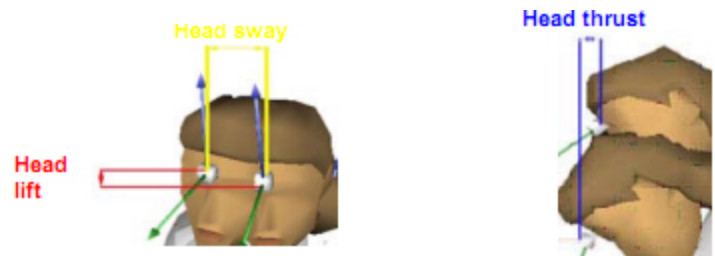

Putter Path - Side View

Impact Location

	Minimum (mm)	Maximum (mm)	Range (mm)
Heel/Toe	-5.1	8.6	13.7
Up/Down	-0.9	0.9	1.8

Putter velocity

Putter acceleration

Body Motion & Dynamics

Back Stroke

Stability

	You
Head sway (Address to top)	-1.7
Head lift (Address to top)	-1.1
Head thrust (Address to top)	1.4

Rotations

	Address	End of Backstroke
Shoulder Turn	14.3	2.9
Head Turn	34.9	30.9
Wrist flex	-273.1	-272.8

Forward Stroke

Stability

	You
Head sway (Top to impact)	0.7
Head lift (Top to impact)	-1.0
Head thrust (Top to impact)	0.8

Rotations

	Address	Impact
Shoulder Turn	14.3	17.5
Head Turn	34.9	40.1
Wrist flex	-273.1	-272.8