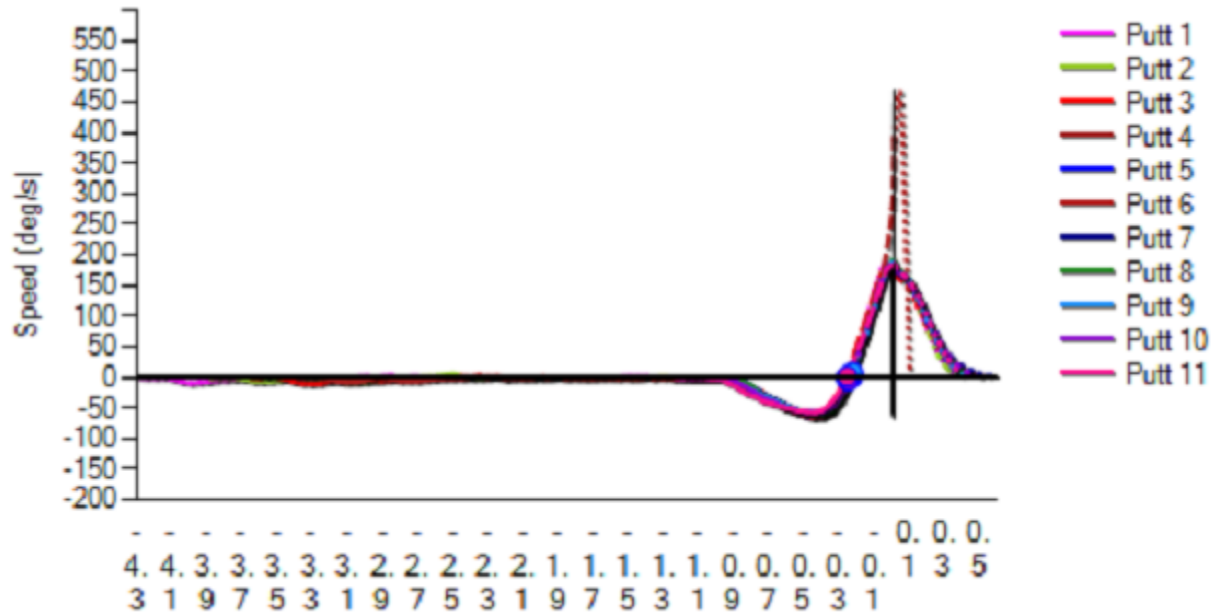

Putter Path - Side View

Impact Location

	Minimum (mm)	Maximum (mm)	Range (mm)
Heel/Toe	-5.1	8.6	13.7
Up/Down	-0.9	0.9	1.8

Putter velocity

Putter acceleration

Body Motion & Dynamics

Back Stroke

Stability

	You
Head sway (Address to top)	-1.7
Head lift (Address to top)	-1.1
Head thrust (Address to top)	1.4

Rotations

	Address	End of Backstroke
Shoulder Turn	14.3	2.9
Head Turn	34.9	30.9
Wrist flex	-273.1	-272.8