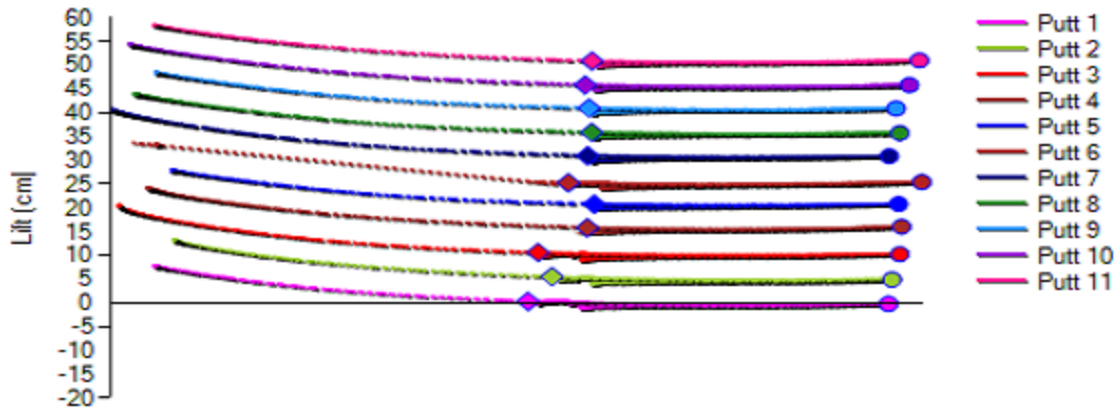

Putter Motion

Face Rotation

	Address	Top	Impact	Finish	
You	0.2	-8.0	-1.0	9.9	

Putter Path - Top View

Face Loft & Shaft Lean

	Address	Top	Impact	Finish
Putter Rise			4.4	
Face Loft	-11.6	-23.3	-11.8	3.4
Shaft Lean	1.2	16.1	1.9	-17.9

Putter Path - Side View

Impact Location

	Minimum (mm)	Maximum (mm)	Range (mm)
Heel/Toe	-5.1	8.6	13.7
Up/Down	-0.9	0.9	1.8

Putter velocity

Putter acceleration

Body Motion & Dynamics

Back Stroke

Stability

Face Rotation Velocity

Stroke Lengths

	Back Stroke (cm)	Follow-through (cm)	Ratio
Forearm	3.8	2.2	0.6
Putter	26.9	35.8	1.3

Putter Arc Radius

	Downswing (cm)	Follow-through (cm)
Radius (cm)	80.0	87.7

	Putt #										Mean	Std
	1	2	3	4	5	6	7	8	9	10		
	Address											
Face rotation (deg)	1	2	1	-1	1	2	-1	0	-1	-1	0.2	1.1
Face loft (deg)	-7	-9	-9	-13	-14	-10	-13	-13	-13	-13	-11.6	2.2
Shaft lean (deg)	-3	-2	-2	3	3	-1	3	3	3	3	1.2	2.5
	Backstroke											
Backstroke length (cm)	29	28	30	26	25	29	25	25	25	26	26.9	1.8
Backstroke time (ms)	3,883	3,471	3,233	754	754	2,983	813	763	813	771	1,732.2	1,333.3
	Impact Data											
Face rotation (deg)	1	-1	-1	-1	-1	-1	-2	-1	-1	-2	-1.0	0.8
Face loft (deg)	-10	-10	-10	-13	-13	-12	-12	-12	-13	-12	-11.8	1.1
Shaft lean (deg)	-1	0	1	3	3	2	3	2	2	3	1.9	1.2
Putter rise (deg)	5	5	5	4	3	10	3	3	3	4	4.4	2.0
Putter path (deg)	3	1	2	0	-3	-1	2	2	-1	1	0.2	2.2
Impact location (Heel/Toe)	4	-4	3	0	-1	1	9	0	-2	-5	0.4	0.0
Impact location (Up/Down)	0	0	1	0	-1	-1	0	0	1	0	0.0	0.0
Putter speed (cm/s)	172	163	155	203	178	162	210	226	192	211	186.4	23.5
Face rotation speed (deg/s)	74	49	56	-5	43	34	53	55	29	22	40.0	21.3
	Downstroke / Follow-through											
Downstroke time (ms)	258	263	271	233	238	263	242	233	233	254	250.0	14.3
Follow-through length (cm)	31	32	35	37	35	34	40	38	36	38	35.8	2.6
Ratio (Back-to-follow through)	1.1	1.1	1.2	1.4	1.4	1.2	1.6	1.5	1.4	1.5	1.3	0.2